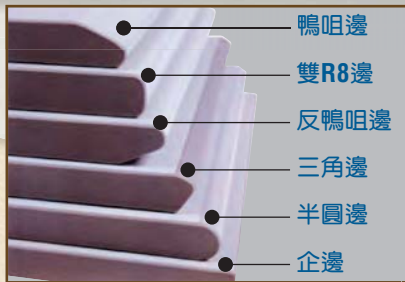

COLOR & COMMON FEATURES

Clerical Desking Laminate Colour Options

文員辦公桌系列色板

#1 Light Grey 淺灰

#2 Walnut 櫟木

#3 Grey Beech wood 灰橡木

#4 Maple 楓木

#5 Beige 米黃

#6 Rosewood 酸枝

#7 Black Wood Grain 黑浮雕

#8 White Beech wood 白橡木

#9 Charcoal 炭灰

#10 Silver 銀拉絲

#11 Light Maple 清楓木

#12 Warm White 暖白

Clerical Desking with Edge Colour Options

E8

E9

E10

E11

E12

Due to printing and product variations resulting from different textures and materials, colours shown are approximations.
由於印刷技術有所限制，故此圖片表示之紋理，物料及顏色與真實產品可能有所偏差。