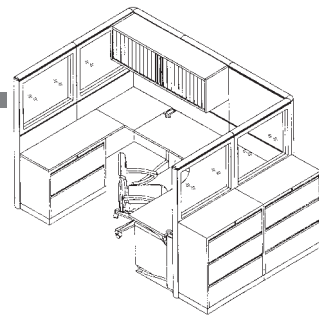

TN L-SHAPED OFFICE DESK

鋼檯系列